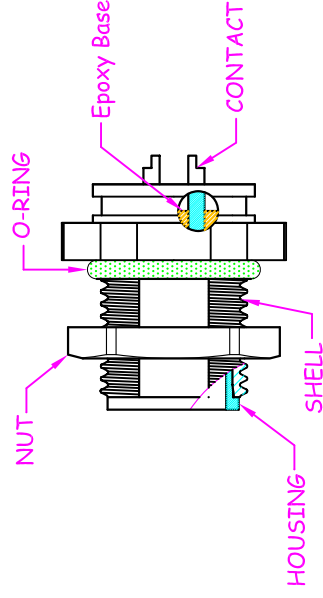

P1  
M12 4PIN, Receptacle

WIRE TERMINATIONS

P1	1	BLACK
	2	BROWN
	3	RED
	4	ORANGE

3																
2	WP-04M2-12															
1	UL 1007 22AWG															
ITEM	DESCRIPTION / REMARKS										QTY					
DRAWN	KU	APPEND	KUNG	UNIT	mm	TOLERANCE	X	±0.20	XX	±0.10	XXX	±0.05	XXXX	±0.03	ANGULA	±1
CHK'D				SCALE	1:1											

TITLE		M12 4P MALE CABLE ASSY		SHEET	1
PART NO.		WP-04M2-12-0.5M		VERSION	A
DWG NO.		QC3228			

JKL TECHNOLOGY CO., LTD.					
--------------------------	--	--	--	--	--

REV.	DESCRIPTION	APPROVED BY	DATE	ECN NO.
A	RELEASE	KUNG	22/12/08*	
B				
C				